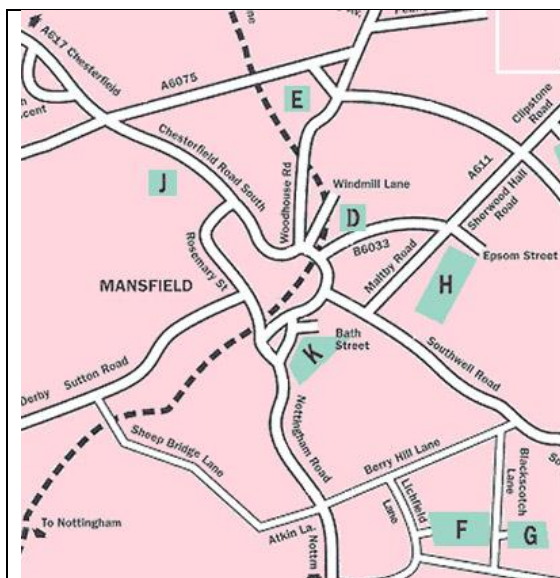

### Venue: Berry Hill Park, Mansfield (Marked as "F" on the map below)

Mansfield is served by numerous main roads with the M1 nearby. If travelling from the South of Mansfield use junction 27 to come off the motorway and then the A611 for Mansfield. At the traffic lights by the College turn right into Nottingham Rd and then left into Lichfield Lane and head for the Park.

From the North come off the M1 at junction 28, then use the A38 and head towards the Town Centre. At the Sir John Cockle pub, turn right at the traffic lights and head towards Berry Hill Park along Sheepbridge Lane, Atkin Lane and Berry Hill Lane.

#### **NG18 4JR**

This is the post code of the house immediately opposite to the main entrance gate to the park on Lichfield Lane.

#### **NG18 4JW**

This is the post code of Berry Hill school which is immediately adjacent to the park gate entrance on Blackscotch Lane - near to the far end of the course at the other end of the park.